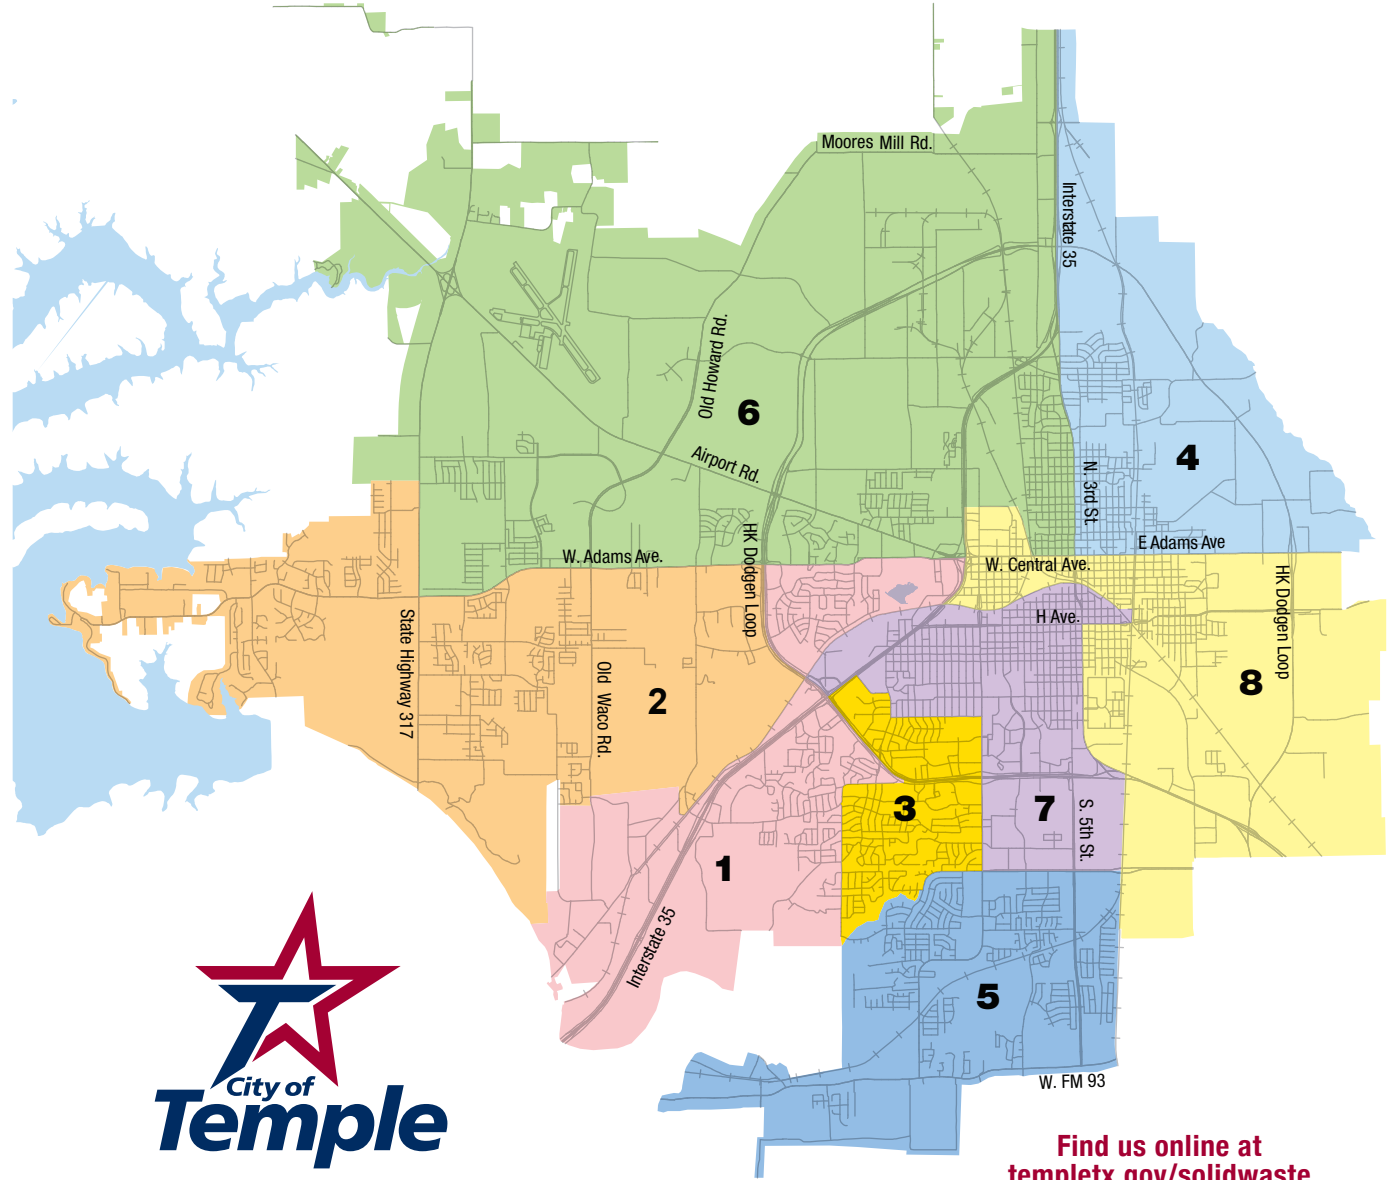

Brush Route Pickup Dates

ROUTE 1	MONDAYS	
January	2^T	15
February	5	19
March	5	19
April	2	16
May	7	21
June	4	18
July	2	16
August	6	20
September	3	17
October	1	15
November	5	19
December	3	17

ROUTE 5	MONDAYS	
January	8	22
February	12	26
March	12	26
April	9	23
May	14	28
June	11	25
July	9	23
August	13	27
September	10	24
October	8	22
November	12	26
December	10	24

ROUTE 2	TUESDAYS	
January	3^W	16
February	6	20
March	6	20
April	3	17
May	1	15
June	5	19
July	3	17
August	7	21
September	4	18
October	2	16
November	6	20
December	4	18

ROUTE 6	TUESDAYS	
January	9	23
February	13	27
March	13	27
April	10	24
May	8	22
June	12	26
July	10	24
August	14	28
September	11	25
October	9	23
November	13	27
December	11	26^W

ROUTE 3	THURSDAYS	
January	4	18
February	1	15
March	1	15
April	5	19
May	3	17
June	7	21
July	5	19
August	2	16
September	6	20
October	4	18
November	1	15
December	6	20

ROUTE 7	THURSDAYS	
January	11	25
February	8	22
March	8	22
April	12	26
May	10	24
June	14	28
July	12	26
August	9	23
September	13	27
October	11	25
November	8	21^W
December	13	27

ROUTE 4	FRIDAYS	
January	5	19
February	2	16
March	2	16
April	6	20
May	4	18
June	1	15
July	6	20
August	3	17
September	7	21
October	5	19
November	2	16
December	7	21

ROUTE 8	FRIDAYS	
January	12	26
February	9	23
March	9	23
April	13	27
May	11	25
June	8	22
July	13	27
August	10	24
September	14	28
October	12	26
November	9	23
December	14	28

Brush Bulk Routes

Find us online at templetx.gov/solidwaste

- **1** 1st & 3rd Monday
- **3** 1st & 3rd Thursday
- **5** 2nd & 4th Monday
- **7** 2nd & 4th Thursday
- **2** 1st & 3rd Tuesday
- **4** 1st & 3rd Friday
- **6** 2nd & 4th Tuesday
- **8** 2nd & 4th Friday

T - Tuesday pick up, W - Wednesday pick up